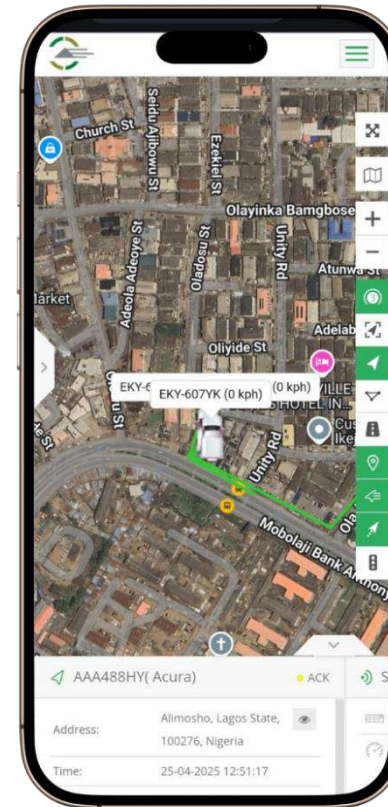

History and Reports

Download and review reports in different formats: XLS, PDF, CSV, TXT.

Reports include various information by date and the GPS tracker name, including driving hours, stopovers, distance traveled.

Detailed and group reports are also available.