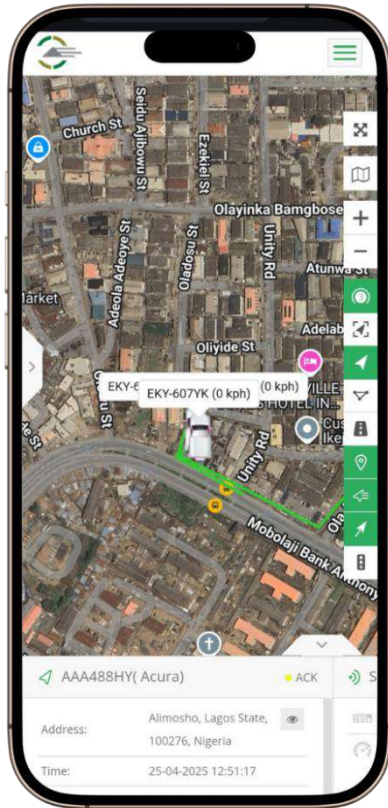

Protrack by Carmedis- Real time GPS Tracking Service for fleet

<https://app.protrack.ng>

The screenshot displays the Protrack by Carmedis web application interface. The main view is a satellite map of Ikeja, Lagos, showing various streets and landmarks. A green line indicates the movement path of a selected vehicle. On the left side, there is a sidebar with a search bar and a list of tracked vehicles. On the right side, there is a detailed view of the selected vehicle, including its address, speed, and other details.

Real-Time Tracking

Track the location of your objects (vehicles, people, phones, bikes, etc.) online in real-time.

Choose from the following maps: Google, Satellite, OSM etc.

View additional information about the tracking objects, including its speed, exact address, petrol consumption, travel history, etc

Get notifications to your iPhone, Android or Windows devices, via e-mail, mobile app or SMS.

History and Reports

Download and review reports in different formats: XLS, PDF, CSV, TXT.

Reports include various information by date and the GPS tracker name, including driving hours, stopovers, distance traveled.

Detailed and group reports are also available.

Geofencing

The Geofence feature allows you to set up geographic boundaries around areas that have specific interest for you.

Receive automated alerts when the object enters or leaves marked boundaries.