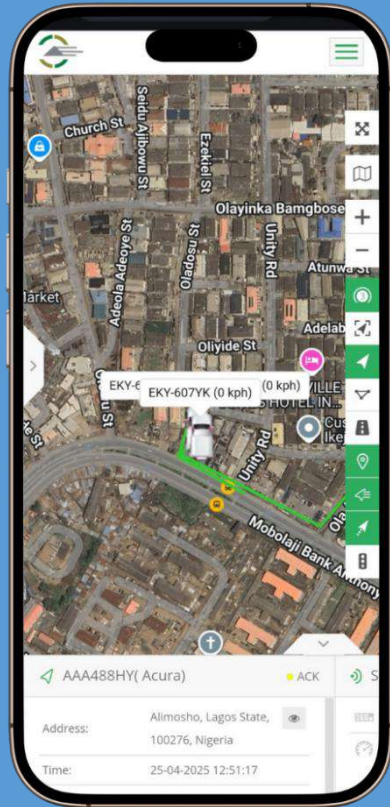

Protrack by Carmedis- Real time GPS Tracking Service for fleet

<https://app.protrack.ng>

The screenshot displays the Protrack by Carmedis web application interface. The main view is a satellite map of Ikeja, Lagos, showing various streets and landmarks. A green line indicates the movement path of a selected vehicle. On the left side, there is a sidebar with a search bar and a list of tracked vehicles. On the right side, there is a detailed view of the selected vehicle, including its address, speed, and other details.

Vehicle Details (EKY-609YK - Ikeja mini bus):

| Field | Value |
|---------------|---|
| Address | Anike Apena Street, Ikeja, Lagos State, 100281, Nigeria |
| Time | 25-04-2025 13:11:14 |
| Stop duration | 42h 50min 27s |
| Distance | 295.98 Km |
| Speed | 0 kph |

Real-Time Tracking

Track the location of your objects (vehicles, people, phones, bikes, etc.) online in real-time.

Choose from the following maps: Google, Satellite, OSM etc.

View additional information about the tracking objects, including its speed, exact address, petrol consumption, travel history, etc