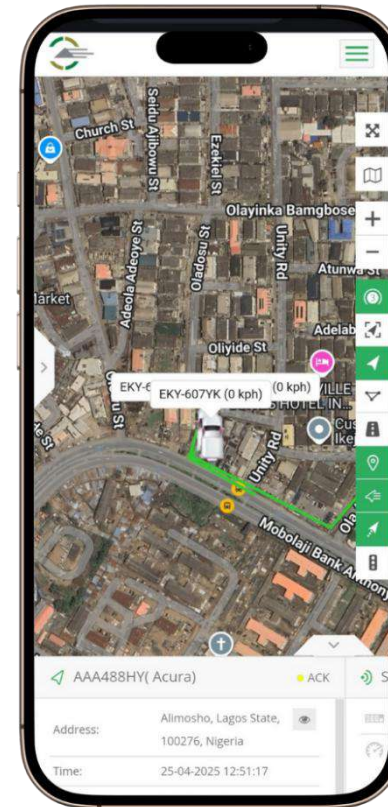

Carmedis GPS Tracker – Pricing & Inclusions

1. Device Cost **150,000 Naira**

- Includes GPS device
- Active data SIM with one-year subscription
- One-year access to our reliable tracking platform

2. Professional installation: **30,000 Naira**

Annual Renewal Fee: **50,000 Naira**

Covers data subscription and continued access to the platform

Note: This package is ideal for both personal and fleet vehicles, offering security, tracking, and maintenance insights in one solution.

Total Cost for one vehicle is 180,000 Naira