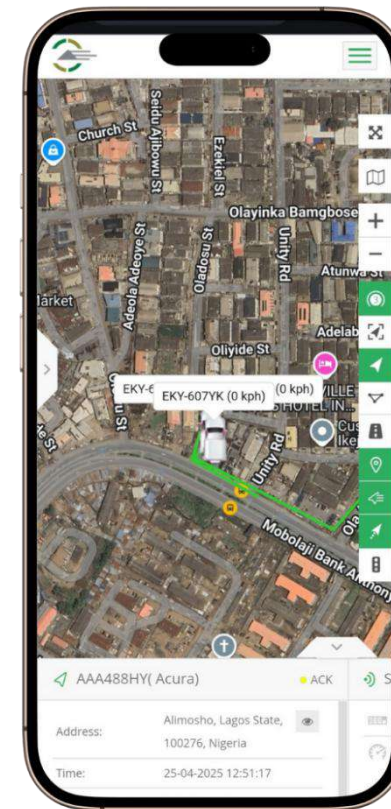

Protrack by Carmedis- Real time GPS Tracking Service for fleet

<https://app.protrack.ng>

The screenshot displays the Protrack by Carmedis web application interface. The main view is a satellite map of Ikeja, Lagos, showing various streets and landmarks. A green line indicates the movement path of a selected vehicle. On the left side, there is a sidebar with a search bar and a list of tracked vehicles. On the right side, there is a detailed view of the selected vehicle, including its address, speed, and other details.

Vehicle Details (EKY-609YK - Ikeja mini bus):

| Field | Value |
|---------------|---|
| Address | Anike Apena Street, Ikeja, Lagos State, 100281, Nigeria |
| Time | 25-04-2025 13:11:14 |
| Stop duration | 42h 50min 27s |
| Distance | 295.98 Km |
| Speed | 0 kph |

Real-Time Tracking

Track the location of your objects (vehicles, people, phones, bikes, etc.) online in real-time.

Choose from the following maps: Google, Satellite, OSM etc.

View additional information about the tracking objects, including its speed, exact address, petrol consumption, travel history, etc