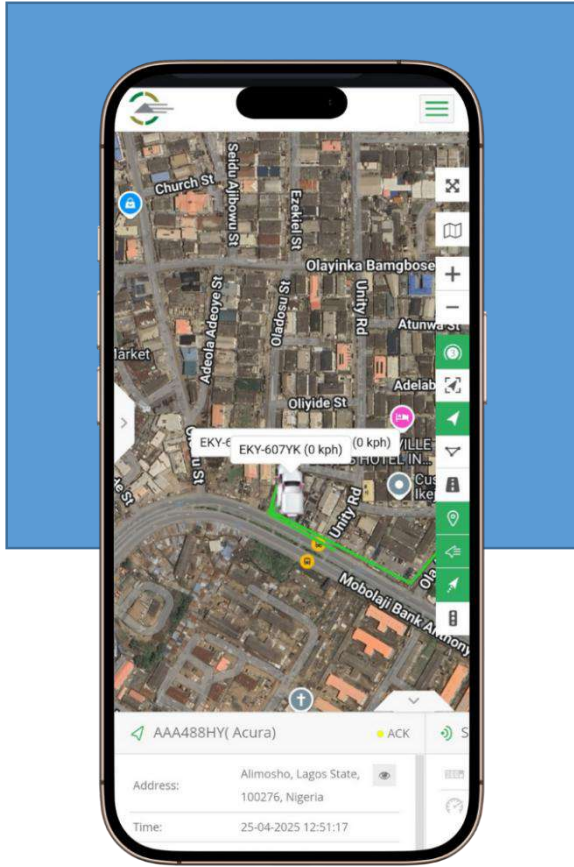

Vehicle Details (EKY-609YK - Ikeja mini bus):

| Field | Value |
|---------------|---|
| Address | Anike Apena Street, Ikeja, Lagos State, 100281, Nigeria |
| Time | 25-04-2025 13:11:14 |
| Stop duration | 42h 50min 27s |
| Distance | 295.98 Km |
| Speed | 0 kph |

Detailed and group reports are also available.

Geofencing

The Geofence feature allows you to set up geographic boundaries around areas that have specific interest for you.

Receive automated alerts when the object enters or leaves marked boundaries.